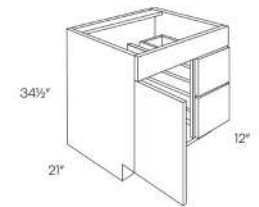

1 Door 2 Drawer Vanity Base Cabinets

* Drawers on right

	E	F	H	I
V24D	789	829	985	1104
V30D	900	945	1125	1262