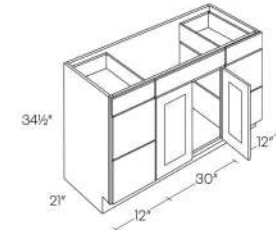

2 Door 6 Drawer Vanity Sink Base Cabinet

	L	P
V60DD	1340	1474