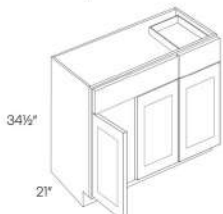

3 Door Vanity Base Cabinet

	L	P
VB36	947	995
VB42	958	1006