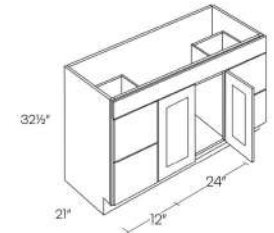

2 Door 4 Drawer Vanity Sink Base Cabinet

	R
V4821DD-32.5	1023