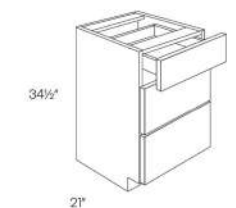

Vanity Drawer Base Cabinets

	E	F	H	I
VDB12	833	875	1040	1166
VDB15	906	952	1133	1269
VDB18	991	1041	1238	1386