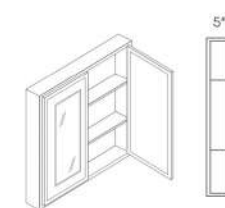

Double Door Medicine Cabinet

	L	P
MC2430 (2 DOORS)	527	527
MC3030 (2 DOORS)	586	586
MC3630 (2 DOORS)	661	661