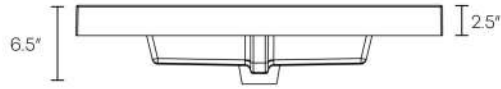

Item Number	Bianca SL30	Grigio SL31	Cemento SL32	Noce SL33

Vanity Top Specifications

Vanity Top only available in White.

Please note: Plumbing should be coming out of the wall at a minimum height of 20" off the floor. If using a vessel sink you can adjust accordingly, based on your sink height.