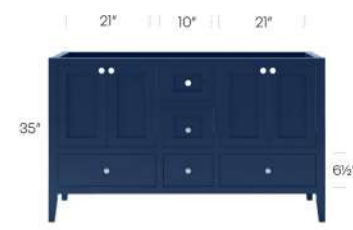

Bottom Drawer Vanity

V	
VBD6021-DC	2092