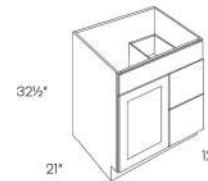

2 Door 2 Drawer Vanity Sink Base Cabinet

* Drawers on right hand side only

	R
V2421D-32.5 (1 DOOR)	569
V3021D-32.5 (1 DOOR)	780