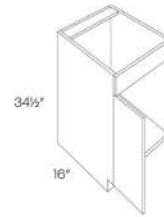

1 Door Vanity Base Cabinet

	E	F	H	I
V1816 (1 door)	360	378	450	503