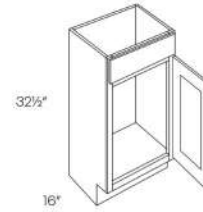

1 Door Vanity Sink Base Cabinet

	R
V1816-32.5	284