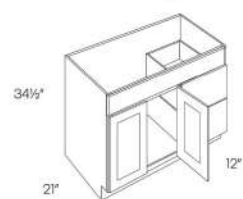

2 Door 2 Drawer Vanity Sink Base Cabinet

	L	P
V36DL	952	1000
V36DR	952	1000
V42DL	966	1015
V42DR	966	1015