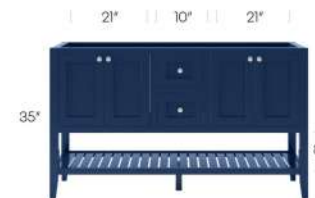

Open Bottom Vanity

V	
VOB6021-DC	1909