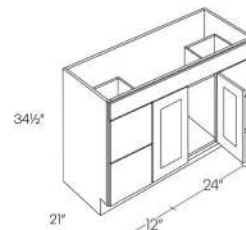

2 Door 4 Drawer Vanity Sink Base Cabinet

	L	P
V48DD	1104	1215