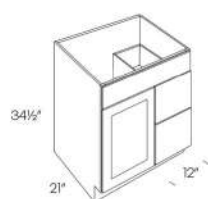

1 Door 2 Drawer Vanity Sink Base Cabinet