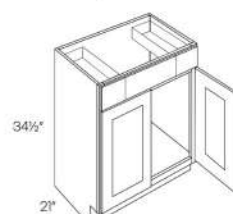

2 Drawer Vanity Sink Base Cabinet

	L	P
VSB36	784	902
VSB42	840	966