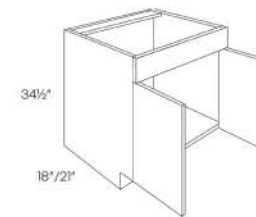

2 Door Vanity Base Cabinet

	E	F	H	I
V2418	467	491	583	653
V3018	647	680	809	905
V24	551	579	688	770
V27	617	649	771	863
V30	683	718	853	955
V33	756	794	944	1058
V36	828	870	1035	1160