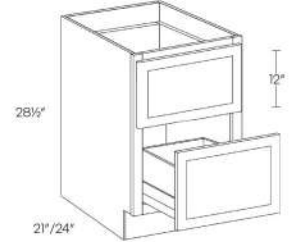

Desk Cabinet

* Does not hold files

	A	B	C
DDC18-21	969	1026	1084
DDC18-24	1075	1140	1208