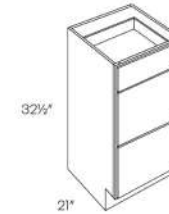

Vanity Drawer Base Cabinet

	R
VDB15-32.5	653
VDB18-32.5	668