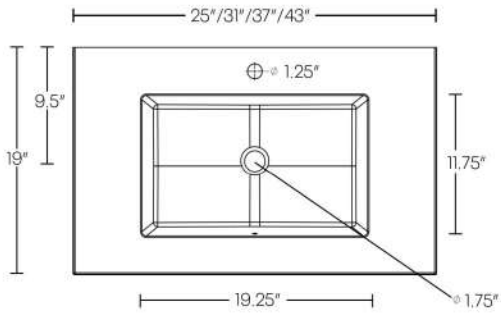

Item Number	Bianca SL30	Grigio SL31	Cemento SL32	Noce SL33

Vanity Top Specifications

Vanity Top only available in White.

Please note: Plumbing should be coming out of the wall at a minimum height of 20" off the floor. If using a vessel sink you can adjust accordingly, based on your sink height.