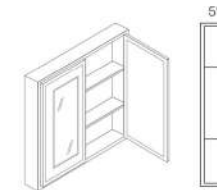

Double Door Medicine Cabinet

	R
MC2430 (2 DOORS)	508
MC3030 (2 DOORS)	567
MC3630 (2 DOORS)	638