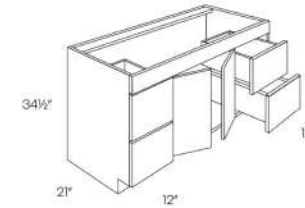

2 Door & Drawer Vanity Base Cabinets

* Dealer must order toe kick

	E	F	H	I
V48DD	1476	1550	1693	1896