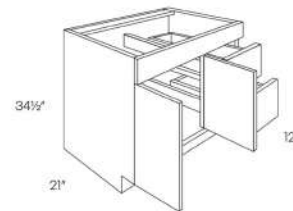

2 Door 2 Drawer Vanity Base Cabinets

* Drawers on right

	E	F	H	I
V36D	1229	1291	1537	1721
V42D	1323	1390	1653	1852