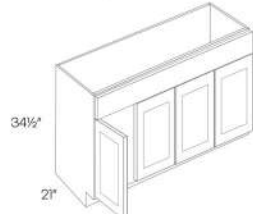

4 Door Vanity Sink Base Cabinet

	L	P
V48	895	940