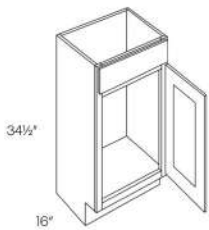

1 Door Vanity Sink Base Cabinet

	L	P
V1816	307	323