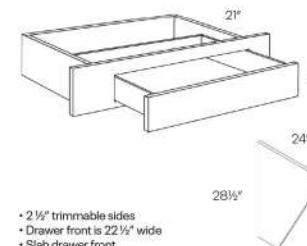

Desk Drawer

	A	B	C
DD30	319	338	357
DS	203	203	203