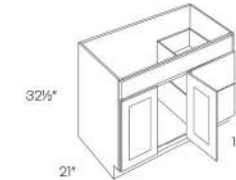

2 Door 2 Drawer Vanity Sink Base Cabinet

* Drawers on right hand side only

	R
V3621D-32.5	881
V4221D-32.5	894