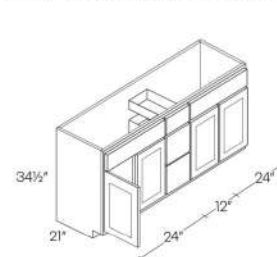

4 Door 3 Drawer Vanity Sink Base Cabinet

	L	P
VSD60	1276	1595